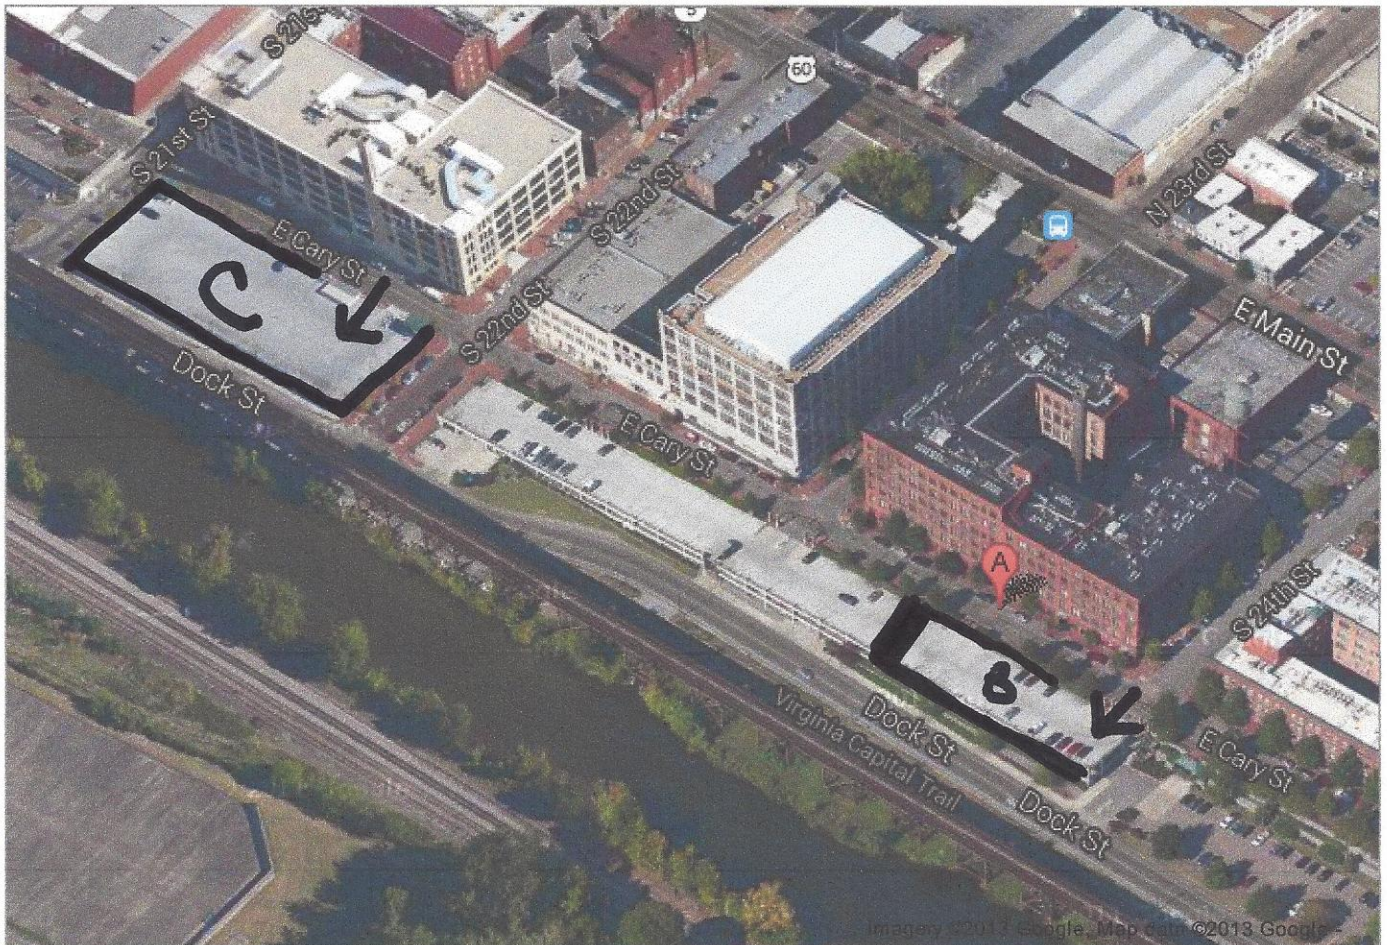

To see all the details that are visible on the screen, use the "Print" link next to the map.

BOOKBINDER'S SEAFOOD & STEAKHOUSE PARKING LOTS

- "A" is the entrance, (front door) of Bookbinder's Restaurant
- "B" is the entrance to our lot across the street
- "C" is our overflow lot, 1.5 blocks from the restaurant if our lot becomes full.